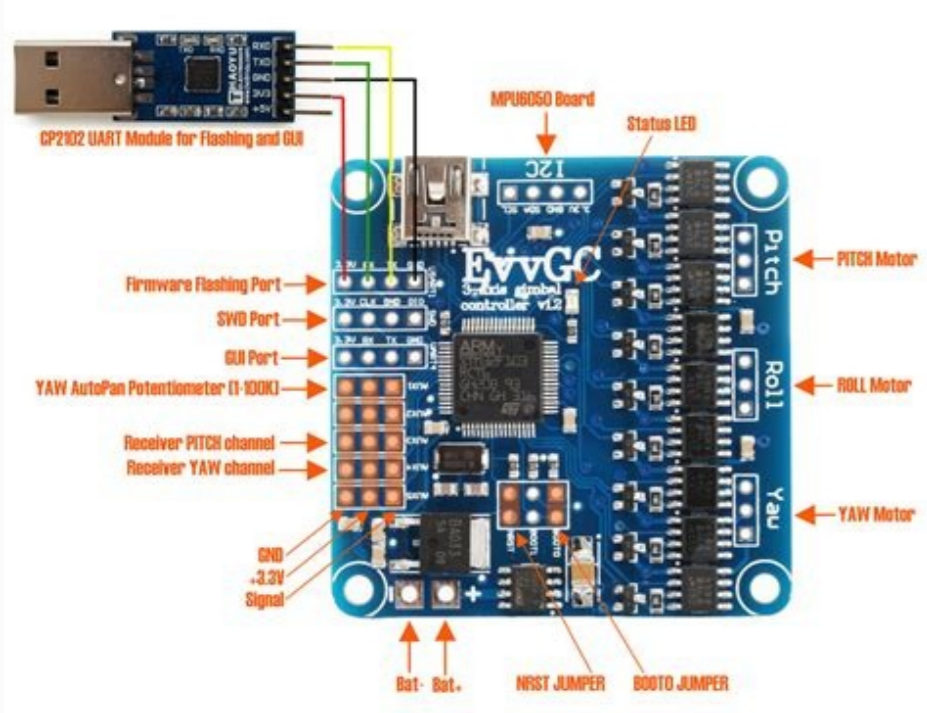

LED TV

Chassis : U76A U78B

UE32EH5300 UE32EH5300W UE37EH5300 UE40EH5300 UE40EH5300W UE46EH5300 UE46EH5300W
UE32ES5700 UE37ES5700 UE40ES5700 UE46ES5700 UE50ES5700 UE50ES5700S UE50ES5705
UE26EH4500 UE26EH4500W UE26EH4510 UE26EH4510W UE22ES5400 UE22ES5400W
UE22ES5410 UE22ES5410W UE32EH5450W UE40EH5450W UE46EH5450W UE50EH5300
UE50EH5300K UE50EH5300W UE32ES5500 UE32ES5500W UE32ES5500K UE32ES5505
UE32ES5500K UE32ES5505S UE37ES5500 UE37ES5500K UE37ES5500W
UE40ES5500 UE40ES5500K UE40ES5500S UE46ES5500 UE50ES5500 UE46ES5505 UE46ES5505K
UE50ES5500W UE50ES5505S UE50ES5505K

SERVICE Manual

1. Precautions
2. Product specifications
3. Disassembly and Reassembly
4. Troubleshooting
5. Wiring Diagram
6. +
7. Technical Training Course (PPT)

Page 1 of 163

Camera fv-5 lite manual. Camera fv 5 manual focus. Camera fv-5 manuale italiano. Camera fv-5 manual portugues. Camera fv-5 manual pdf. Camera fv-5 manual.